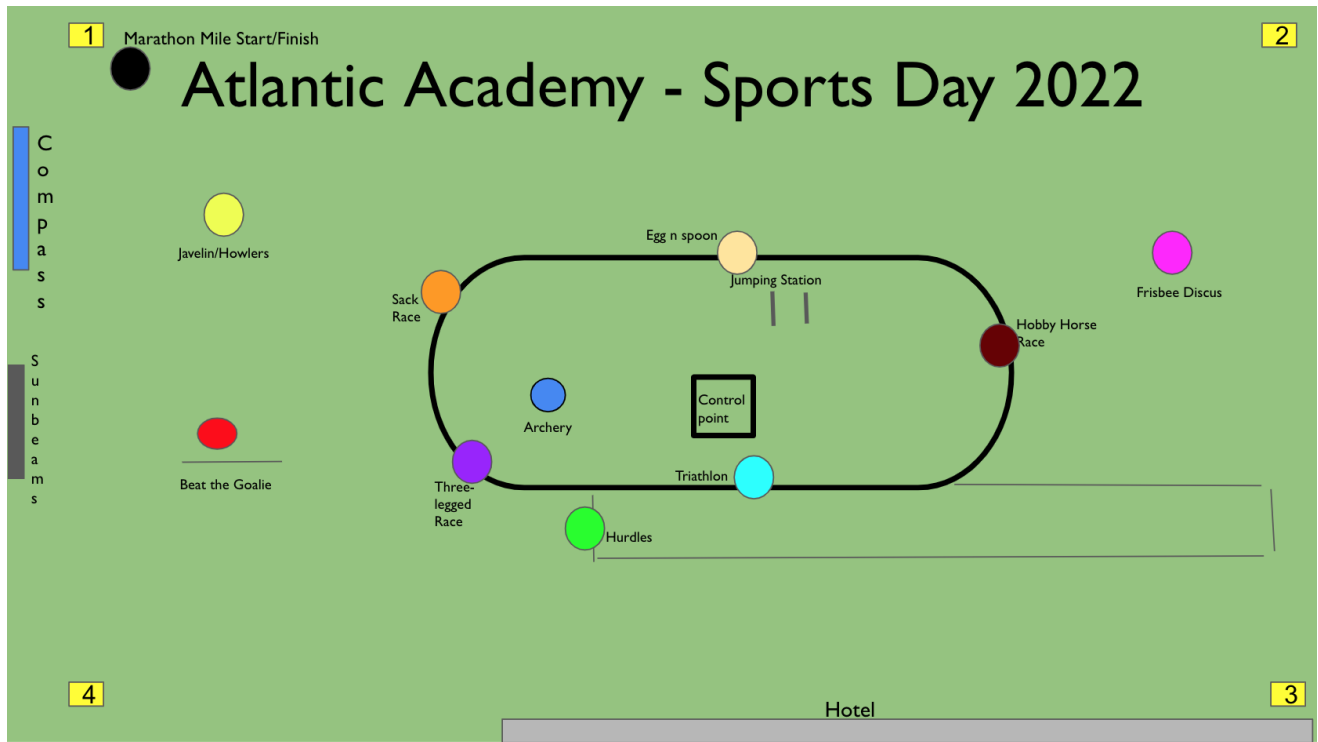

There will be a small selection of refreshments available to buy, supplied by our wonderful PTA and a toilet in the Compass Terrace building.

Thank you for your support and we look forward to seeing you and hearing you cheer on the day.

Yours sincerely

Mrs C.E Russell - Primary P.E Coordinator